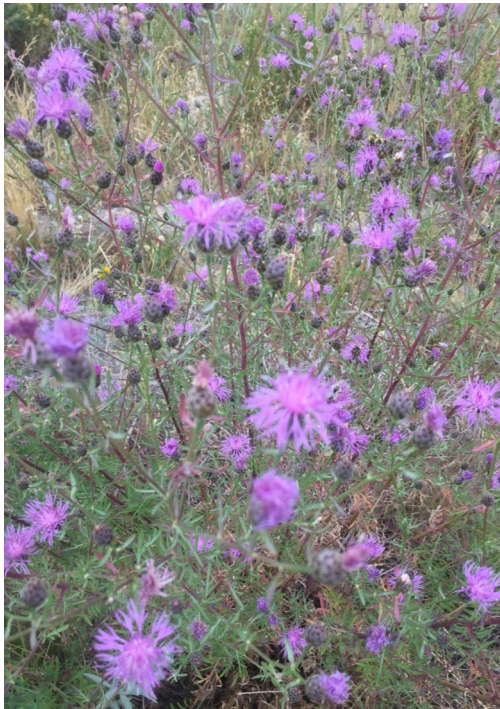

SPOTTED KNAPWEED

B LIST SPECIES

A special thanks to Julie Kraft for the specimen photos.

- *Centaurea stoebe*
- Biennial
- Dark tipped bracts
- Sage colored, dissected leaves

Spotted knapweed slightly resembles a thistle and belong in the subfamily Carduoideae. It rarely has white flowers, and can be distinguished from other knapweeds by its dark-tipped bracts. Please report this species to the Weed and Pest Supervisor at (970)264-6773 or via eddmaps.org.